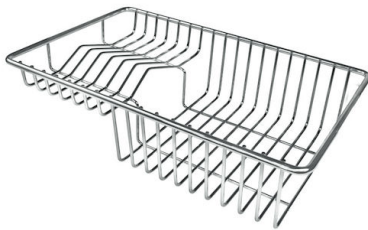

Perimetral overflow The overflow is always a security on the Foster sinks that prevents the overflow of water in case of oversights. The perimeter drain solution improves aesthetics thanks to its square and essential shape.

Small radius Bowls with squared shapes with a modern design and an increased capacity, for a minimal aesthetics connected with an extreme practicality.

TECHNICAL DATA

Fissaggio facilitato

OPTIONAL ACCESSORIES

Glass chopping board
8631 300

HDPE Chopping board
8657 001

HPDE Twin chopping board
8644 101

Stainless steel plate rack
8100 303

* only in combination with the accessory
8644 101

White bowl
8153 100

Black grid
8100 617