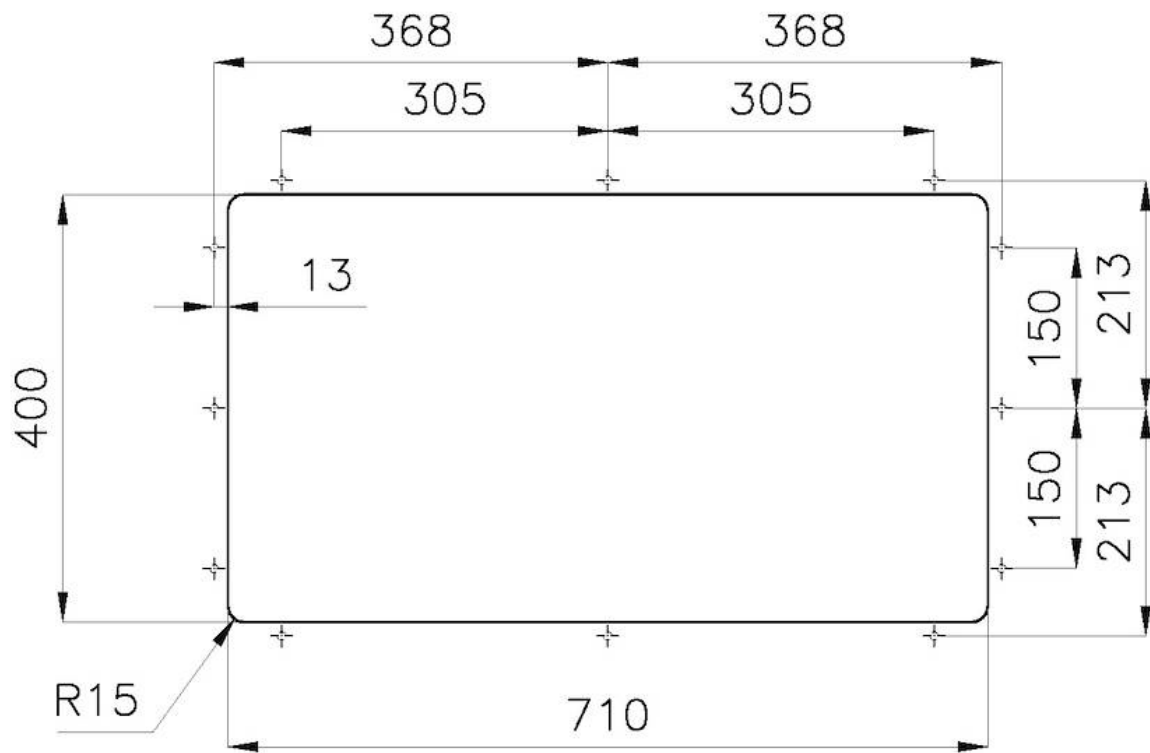

OPTIONAL ACCESSORIES