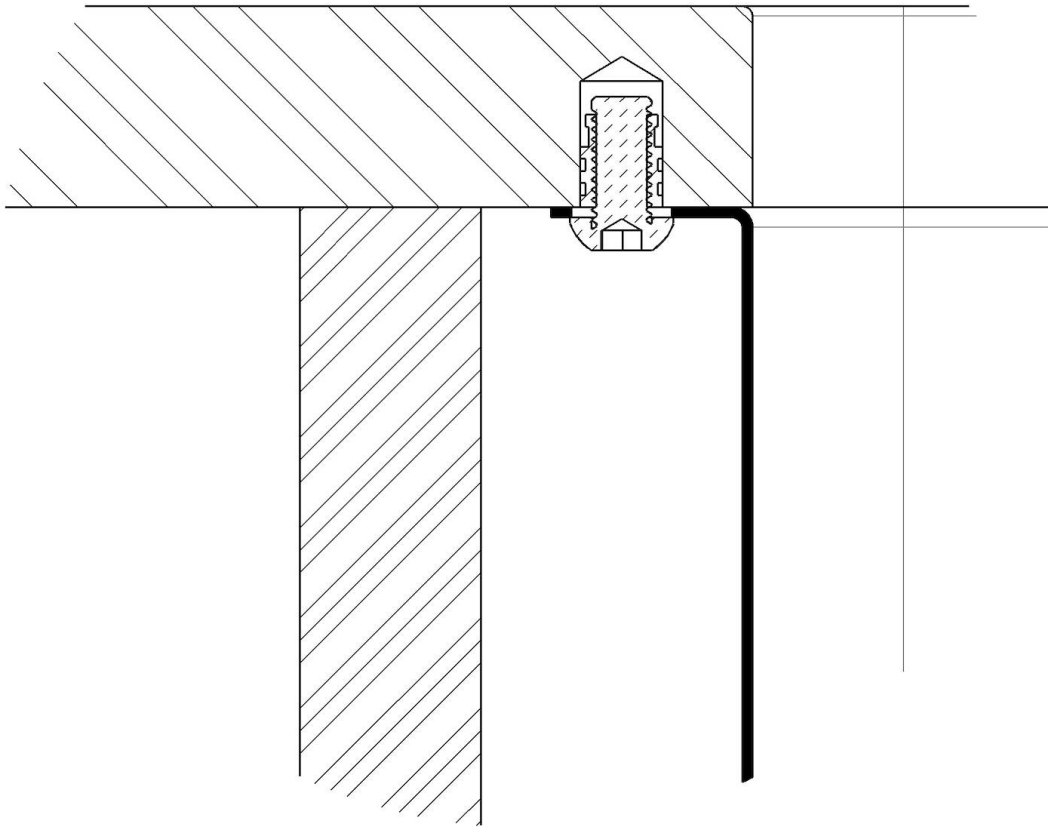

Fissaggio facilitato